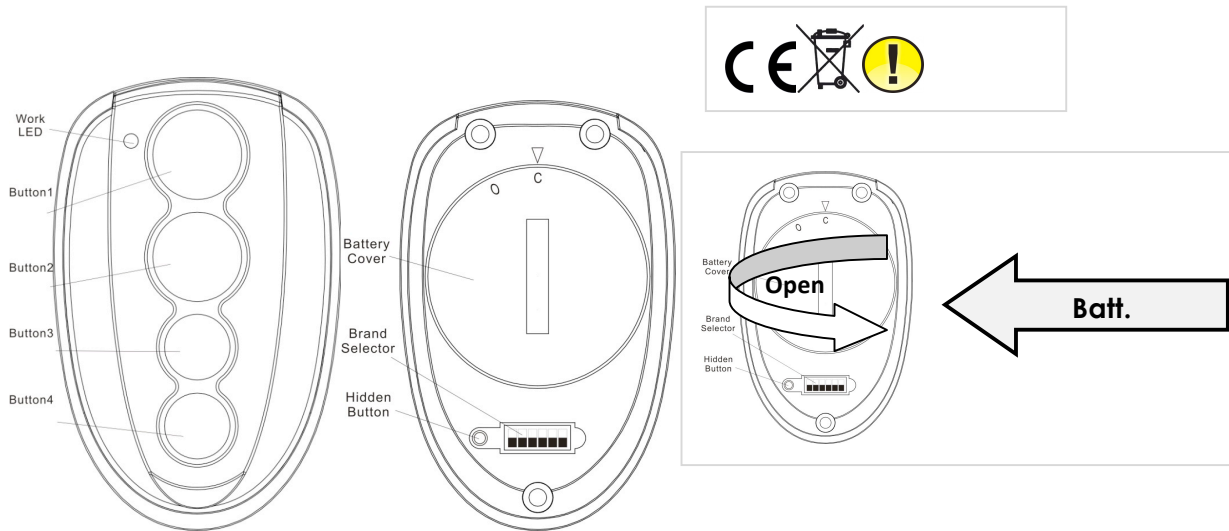

Technical Features

- ✓ **Model TXMULTI**
- ✓ **2 BATT CR2025-3V**
- ✓ **FREQ 433,92 MHZ**
- ✓ **STANDAR CHIP**
- ✓ **THE SOFWARE TXMULTI HAVE PATENT**
- ✓ **Self -learning**

The tables for the brands and buttons

Item	The dip switch selection	R/F	Brand		
1		Rolling Code	Compatible BFT MITTO2		the SW button works same as hidden button
2		Rolling Code	Compatible NICE SMILO -SM2 -SM4		
3		Rolling Code	Compatible BENINCA TO GO 2WV TO GO 4WV T4 WV TO GO 2WP TO GO 4WP T2 WK T4 WK CUPIDO 4 CUPIDO 2